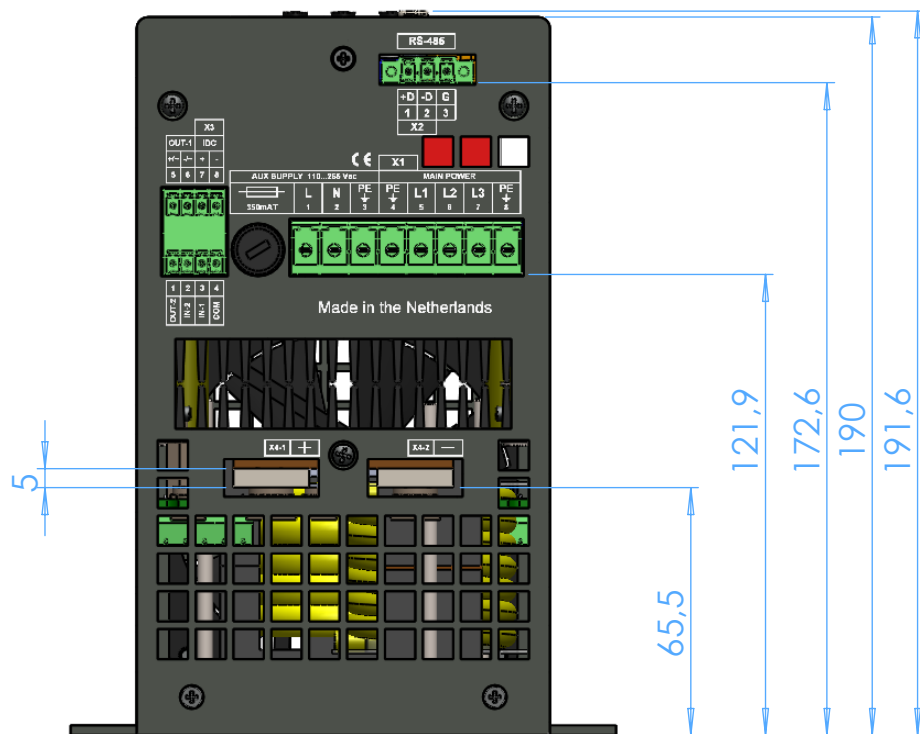

Direct Current BV
Stationsweg 38-BB
1431 EG Aalsmeer
www.dcbv.eu

Design

Hellas Rectifiers BV
Fuutlaan 12-E1
5613 AB Eindhoven
www.hellas.nl

Production

Designed by Direct Current BV
All rights by SHSBR. Design license is
given to Direct Current BV

License to Hellas Rectifiers BV
This license can not be
transferred to third parties

PDN: **AM2-FA**

SHEET: **Horizontal menu 2**

Remark: scale 1:2, sizes in mm

Page 4 of 16

Created dd: 27-5-2013

Modified dd: 30-7-2013

Drawn by: Daniël Eindhoven

Version: 2.0

Checked by: ??

Checked dd: ?-??-??

A4