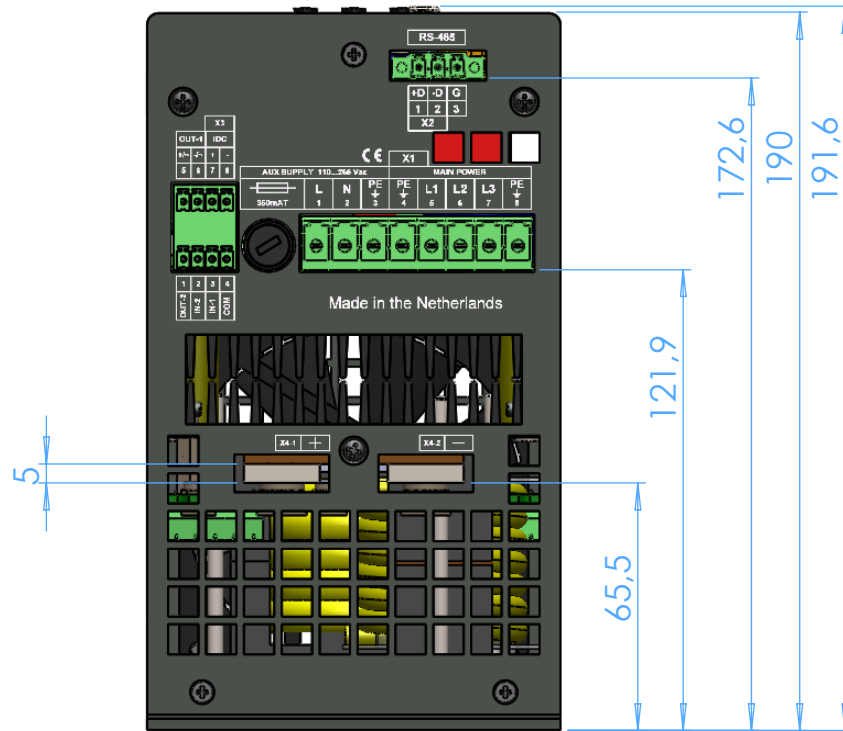

Direct Current BV
Stationsweg 38-BB
1431 EG Aalsmeer
www.dcbv.eu

Design

Hellas Rectifiers BV
Fuutlaan 12-E1
5613 AB Eindhoven
www.hellas.nl

Production

License to Hellas Rectifiers BV
This license can not be
transferred to third parties

PDN: **AM2-FA**

SHEET: **Vertical menu 2**

Remark: scale 1:2, sizes in mm

Created dd: 27-5-2013

Drawn by: Daniël Eindhoven

Checked by: ??

Modified dd: 30-7-2013

Version: 2.0

Checked dd: ?-??-??

Page 12 of 16

A4

Designed by Direct Current BV
All rights by SHSBR. Design license is
given to Direct Current BV