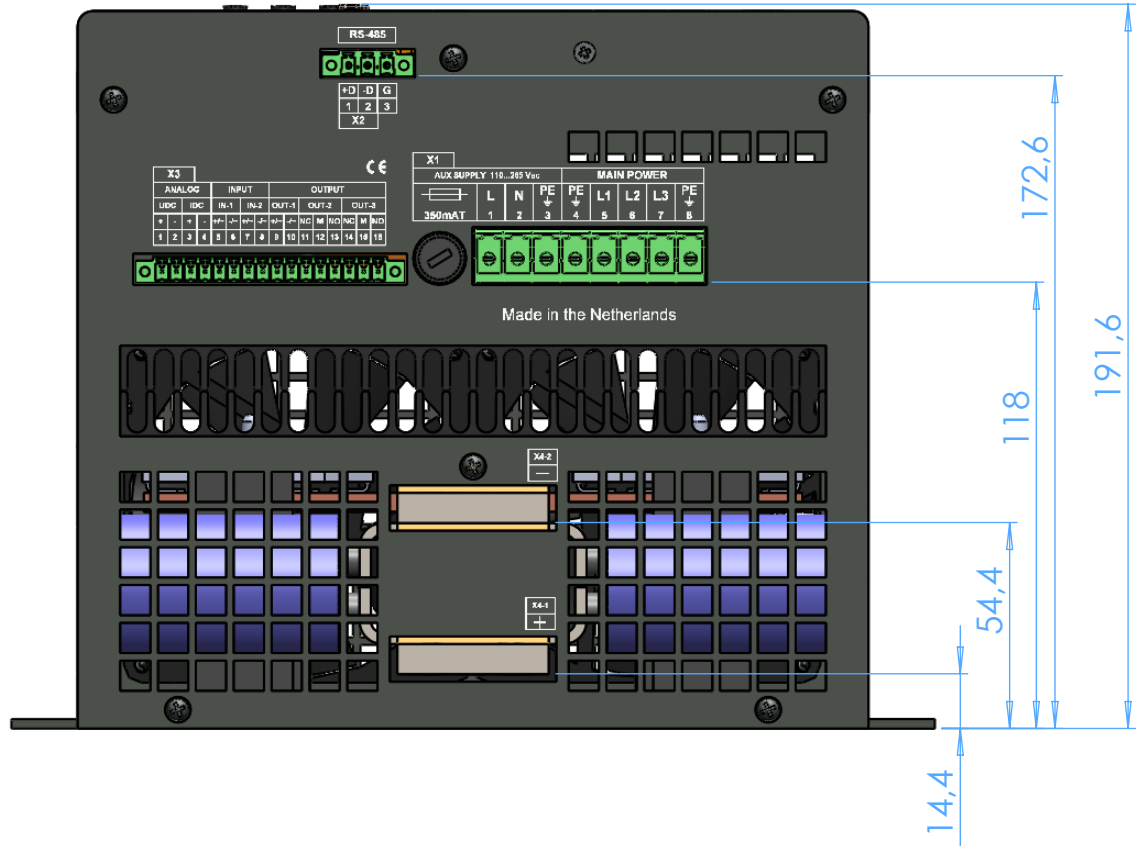

Direct Current BV
Stationsweg 38-BB
1431 EG Aalsmeer
www.dcbv.eu

Design

Hellas Rectifiers BV
Fuutlaan 12-E1
5613 AB Eindhoven
www.hellas.nl

Production

License to Hellas Rectifiers BV
This license can not be transferred to third parties

PDN: **AM3-FA**

SHEET: **Horizontal menu 2**

Remark: scale 1:2, sizes in mm

Page 6 of 12

Created dd: 10-7-2013

Modified dd: 30-7-2013

Drawn by: Daniël Eindhoven

Version: 2.0

Checked by: ??

Checked dd: ?-??-??

A4