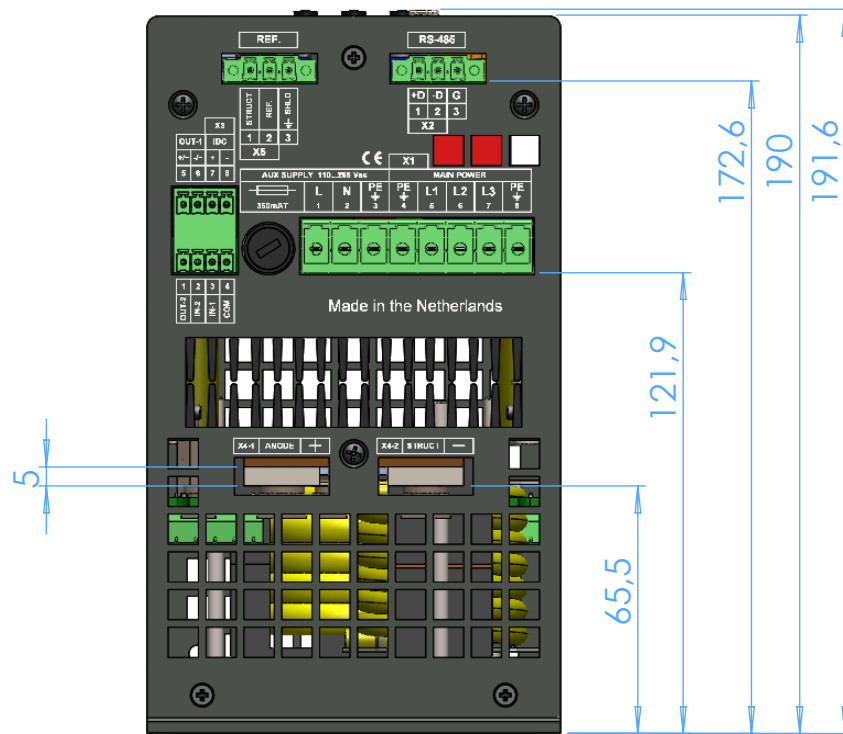

Direct Current BV
Stationsweg 38-BB
1431 EG Aalsmeer
www.dcbv.eu

Design

Hellas Rectifiers BV
Fuutlaan 12-E1
5613 AB Eindhoven
www.hellas.nl

Production

License to Hellas Rectifiers BV
This license can not be
transferred to third parties

PDN: **AM2-FA**

SHEET: **Vertical menu ref 2**

Remark: scale 1:2, sizes in mm

Page 14 of 16

Created dd: 27-5-2013

Modified dd: 30-7-2013

Drawn by: Daniël Eindhoven

Version: 2.0

Checked by: ??

Checked dd: ?-??-??

A4