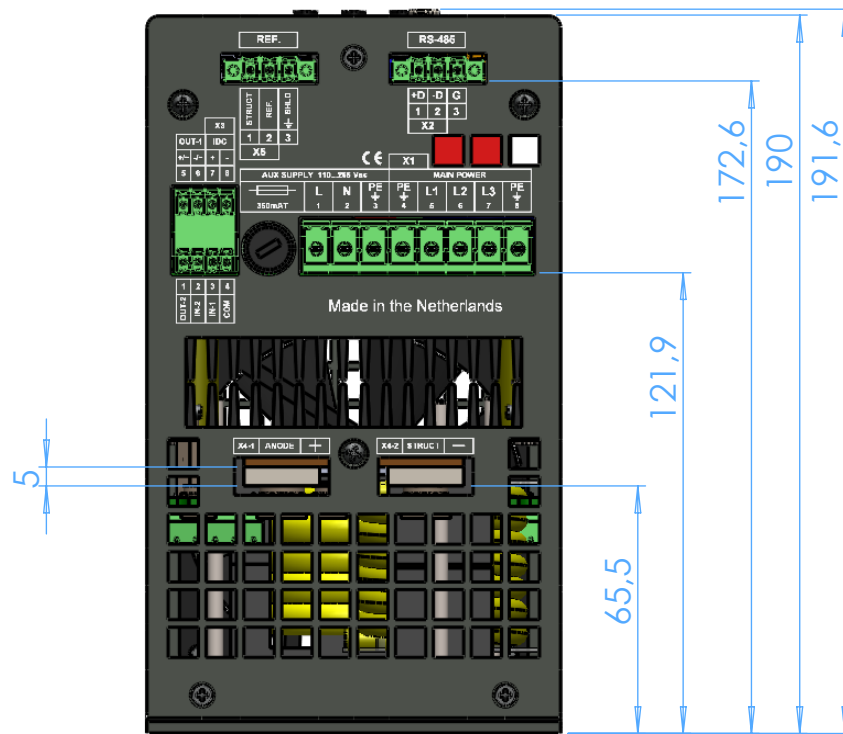

Direct Current BV
Stationsweg 38-BB
1431 EG Aalsmeer
www.dcbv.eu

Design

Hellas Rectifiers BV
Fuutlaan 12-E1
5613 AB Eindhoven
www.hellas.nl

Production

License to Hellas Rectifiers BV
This license can not be
transferred to third parties

PDN: **AM2-FA**

SHEET: **Vertical menu ref fan2**

Remark: scale 1:2, sizes in mm

Page 16 of 16

Created dd: 27-5-2013

Modified dd: 30-7-2013

Drawn by: Daniël Eindhoven

Version: 2.0

Checked by: ??

Checked dd: ?-??-??

A4