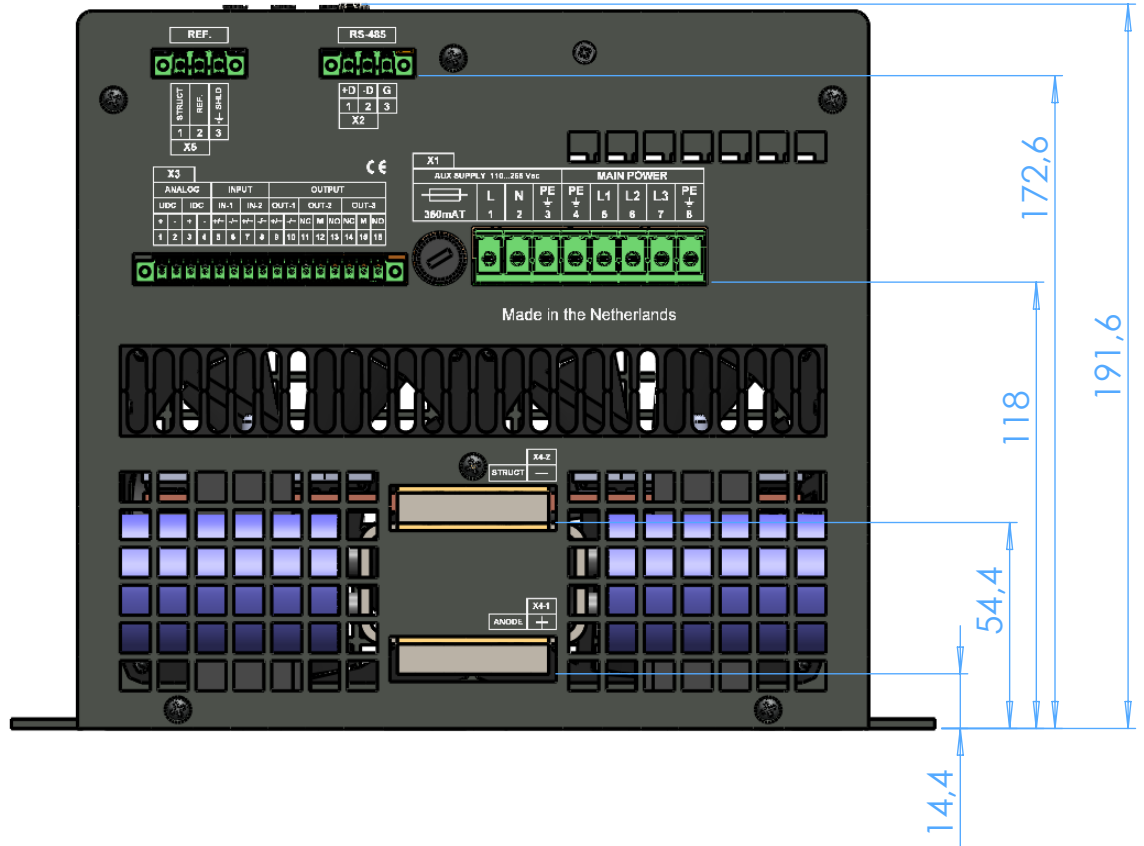

Direct Current BV
Stationsweg 38-BB
1431 EG Aalsmeer
www.dcbv.eu

Design

Hellas Rectifiers BV
Fuutlaan 12-E1
5613 AB Eindhoven
www.hellas.nl

Production

License to Hellas Rectifiers BV
This license can not be
transferred to third parties

PDN: **AM3-FA**

SHEET: **Horizontal menu ref fan2**

Remark: scale 1:2, sizes in mm

Page 12 of 12

Created dd: 10-7-2013

Modified dd: 30-7-2013

Drawn by: Daniël Eindhoven

Version: 2.0

Checked by: ??

Checked dd: ?-??-??

A4