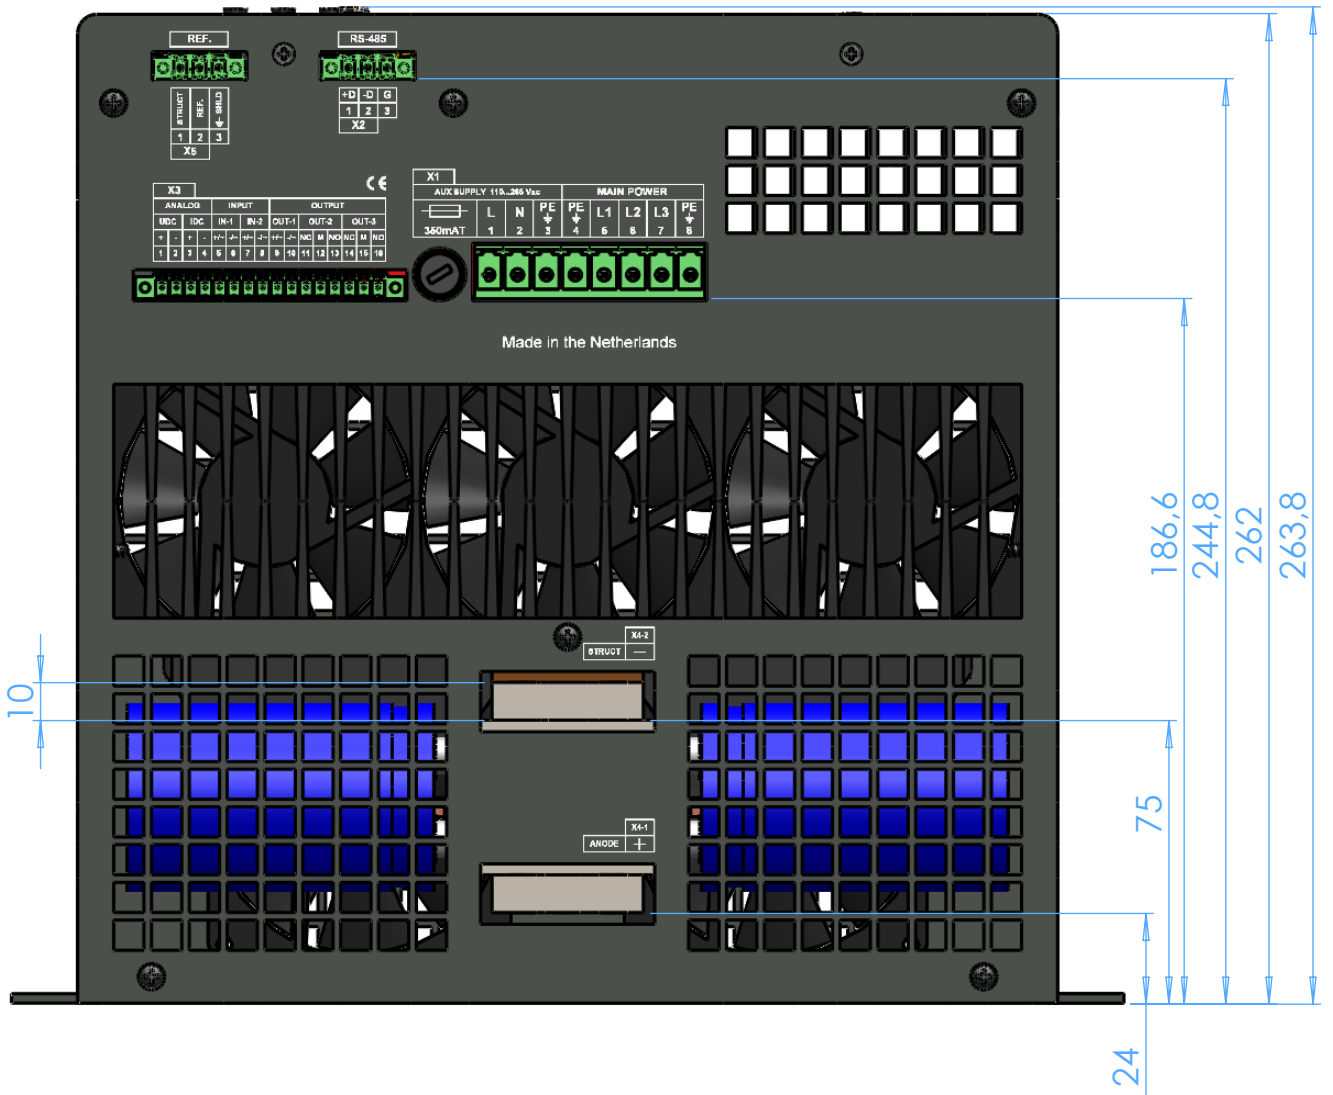

Direct Current BV
Stationsweg 38-BB
1431 EG Aalsmeer
www.dcbv.eu

Design

Hellas Rectifiers BV
Fuutlaan 12-E1
5613 AB Eindhoven
www.hellas.nl

Production

License to Hellas Rectifiers BV
This license can not be transferred to third parties

PDN: **AM4-FA**

SHEET: **Horizontal menu ref fan2**

Remark: scale 1:2, sizes in mm

Page 12 of 12

Created dd: 10-7-2013

Modified dd: 30-7-2013

Drawn by: Daniël Eindhoven

Version: 2.0

Checked by: ??

Checked dd: ?-?-?-??

A4