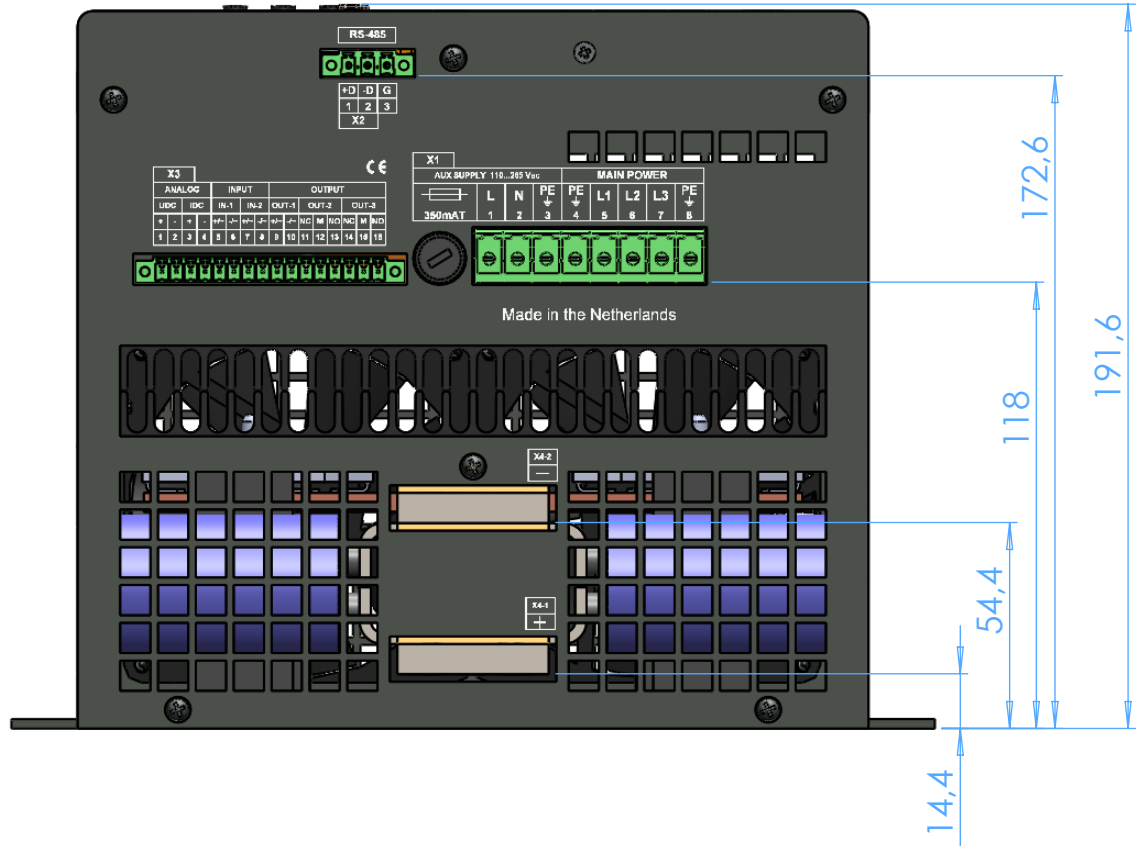

Direct Current BV
Stationsweg 38-BB
1431 EG Aalsmeer
www.dcbv.eu

Design

Hellas Rectifiers BV
Fuutlaan 12-E1
5613 AB Eindhoven
www.hellas.nl

Production

License to Hellas Rectifiers BV
This license can not be transferred to third parties

PDN: **AM3-FA**

SHEET: **Horizontal menu 2**

Remark: scale 1:2, sizes in mm

Created dd: 10-7-2013

Drawn by: Daniël Eindhoven

Checked by: ??

Modified dd: 30-7-2013

Version: 2.0

Checked dd: ?-??-??

Page 6 of 12

A4