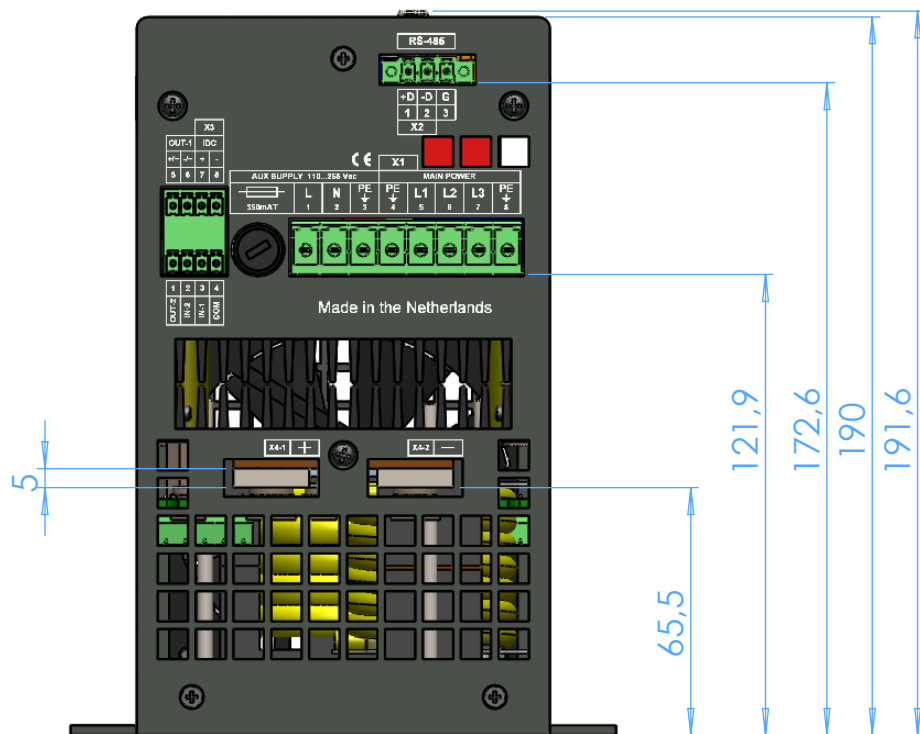

Direct Current BV
Stationsweg 38-BB
1431 EG Aalsmeer
www.dcbv.eu

Design

Hellas Rectifiers BV
Fuutlaan 12-E1
5613 AB Eindhoven
www.hellas.nl

Production

License to Hellas Rectifiers BV
This license can not be transferred to third parties

PDN: **AM2-FA**

SHEET: **Horizontal 2**

Remark: scale 1:2, sizes in mm

Created dd: 27-5-2013

Modified dd: 30-7-2013

Drawn by: Daniël Eindhoven

Version: 2.0

Checked by: ??

Checked dd: ?-??-??