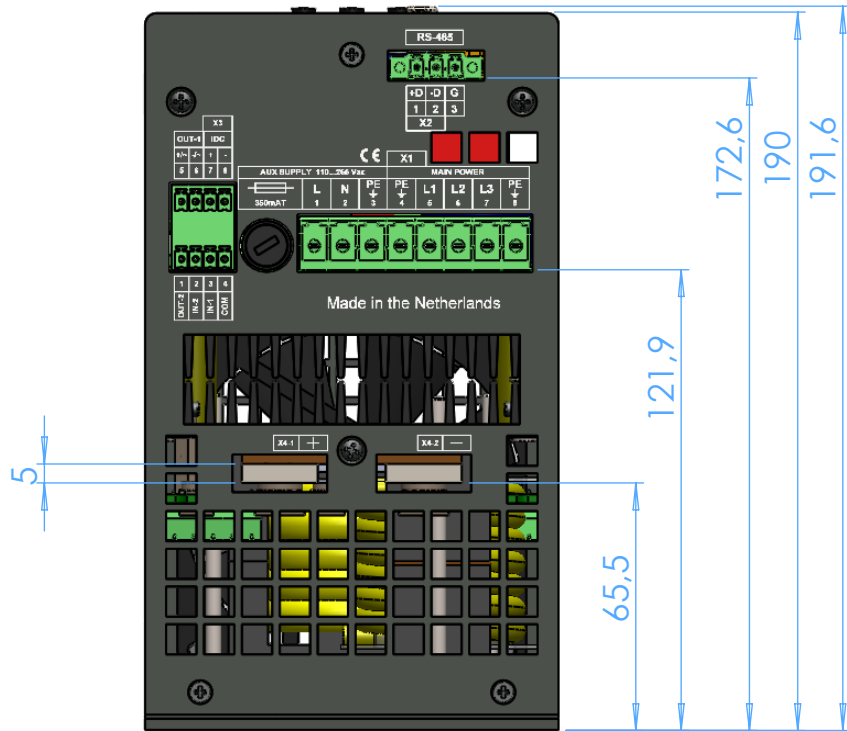

Direct Current BV
Stationsweg 38-BB
1431 EG Aalsmeer
www.dcbv.eu

Design

Hellas Rectifiers BV
Fuutlaan 12-E1
5613 AB Eindhoven
www.hellas.nl

Production

License to Hellas Rectifiers BV
This license can not be
transferred to third parties

PDN: **AM2-FA**

SHEET: **Vertical menu 2**

Remark: scale 1:2, sizes in mm

Created dd: 27-5-2013

Drawn by: Daniël Eindhoven

Checked by: ??

Modified dd: 30-7-2013

Version: 2.0

Checked dd: ?-??-??

Page 12 of 16

A4