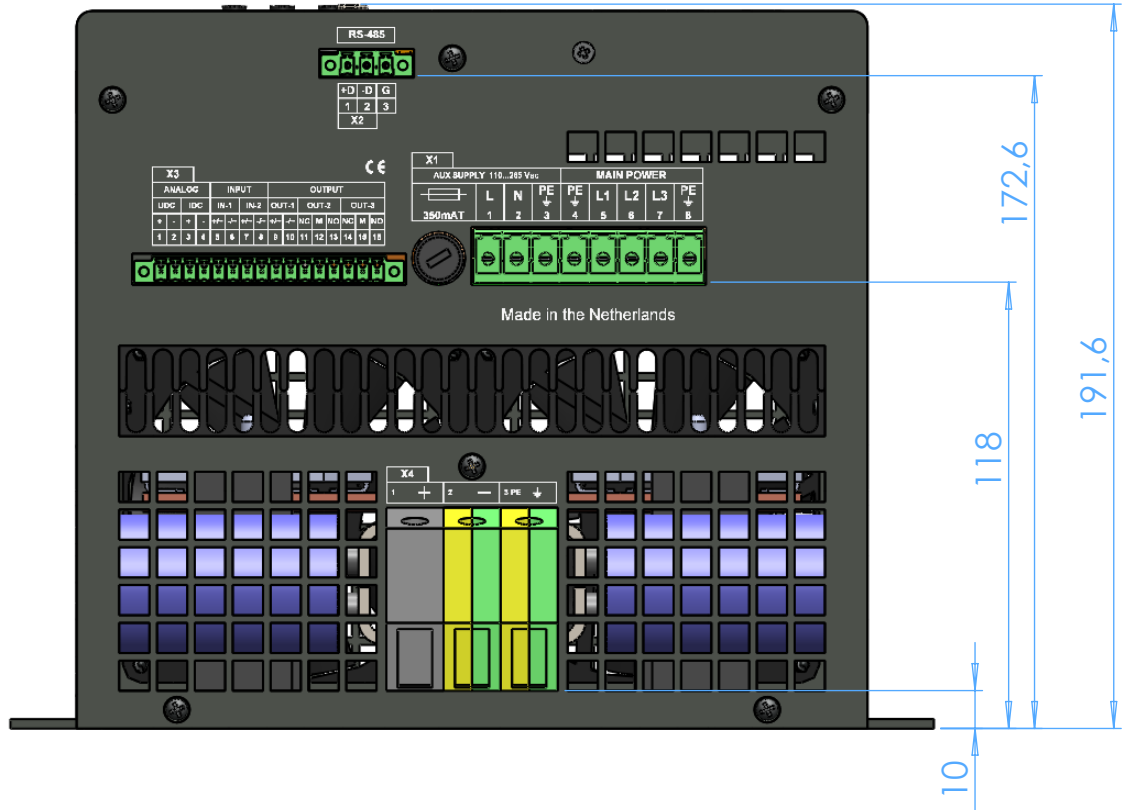

Direct Current BV
Stationsweg 38-BB
1431 EG Aalsmeer
www.dcbv.eu

Design

Hellas Rectifiers BV
Fuutlaan 12-E1
5613 AB Eindhoven
www.hellas.nl

Production

Designed by Direct Current BV
All rights by SHSBR. Design license is
given to Direct Current BV

License to Hellas Rectifiers BV
This license can not be
transferred to third parties

PDN: **AM3-FA**

SHEET: **Horizontal menu hv 2**

Remark: scale 1:2, sizes in mm

Page 8 of 12

Created dd: 10-7-2013

Modified dd: 30-7-2013

Drawn by: Daniël Eindhoven

Version: 2.0

Checked by: ??

Checked dd: ??-??-??

A4