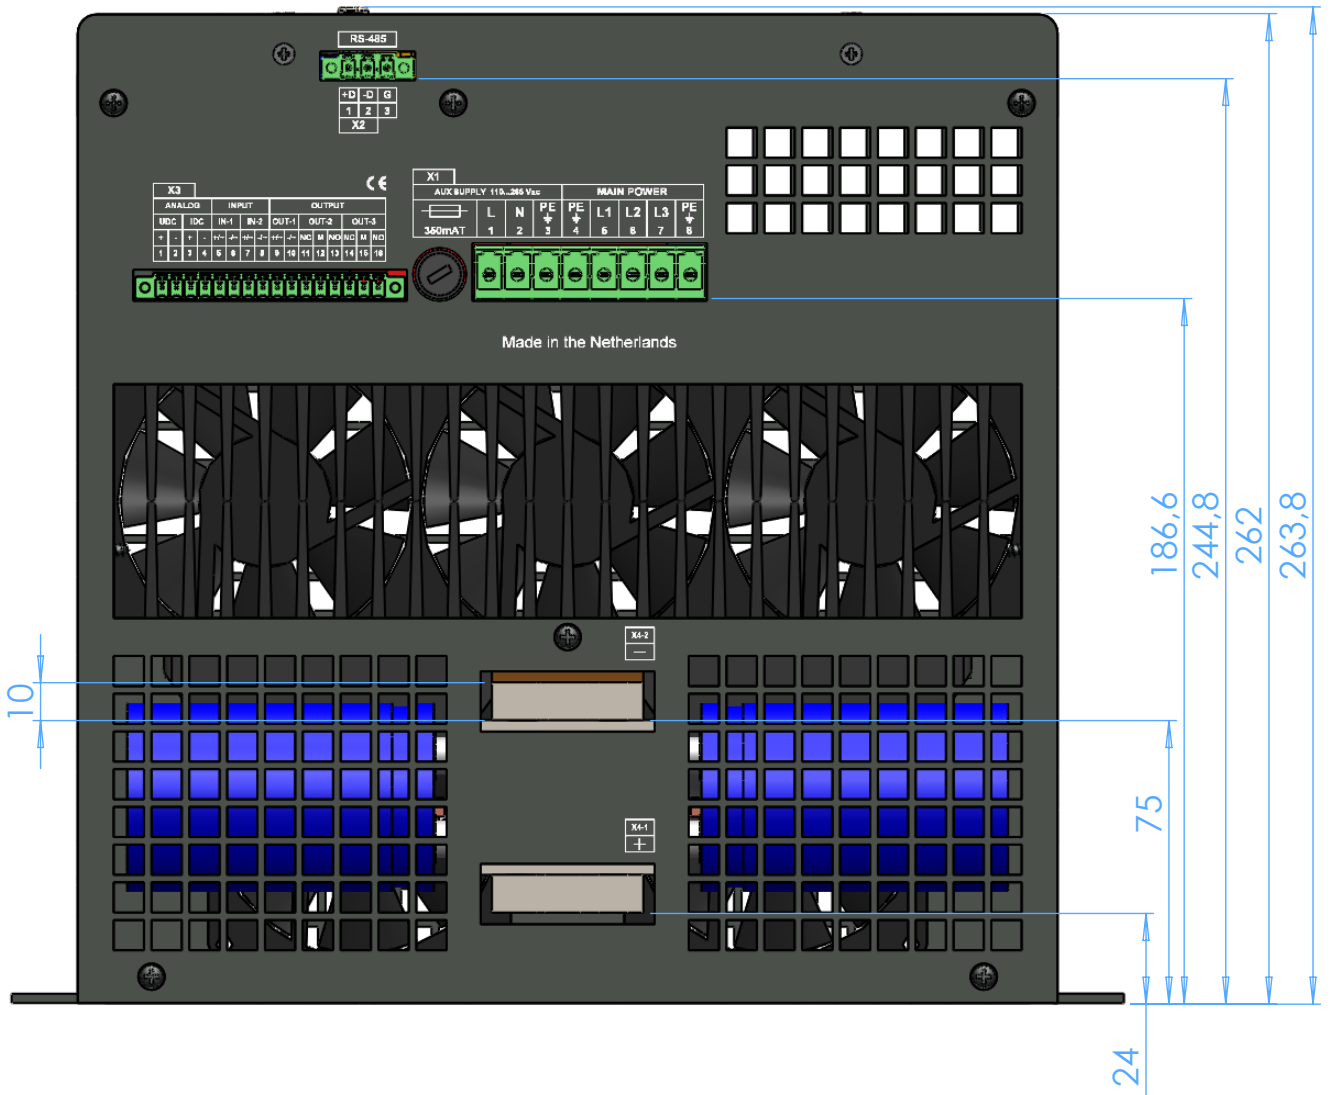

Direct Current BV
Stationsweg 38-BB
1431 EG Aalsmeer
www.dcbv.eu

Design

Hellas Rectifiers BV
Fuutlaan 12-E1
5613 AB Eindhoven
www.hellas.nl

Production

License to Hellas Rectifiers BV
This license can not be
transferred to third parties

PDN: **AM4-FA**

SHEET: **Horizontal 2**

Remark: scale 1:2, sizes in mm

Created dd: 10-7-2013

Modified dd: 30-7-2013

Drawn by: Daniël Eindhoven

Version: 2.0

Checked by: ??

Checked dd: ?-?-?-??