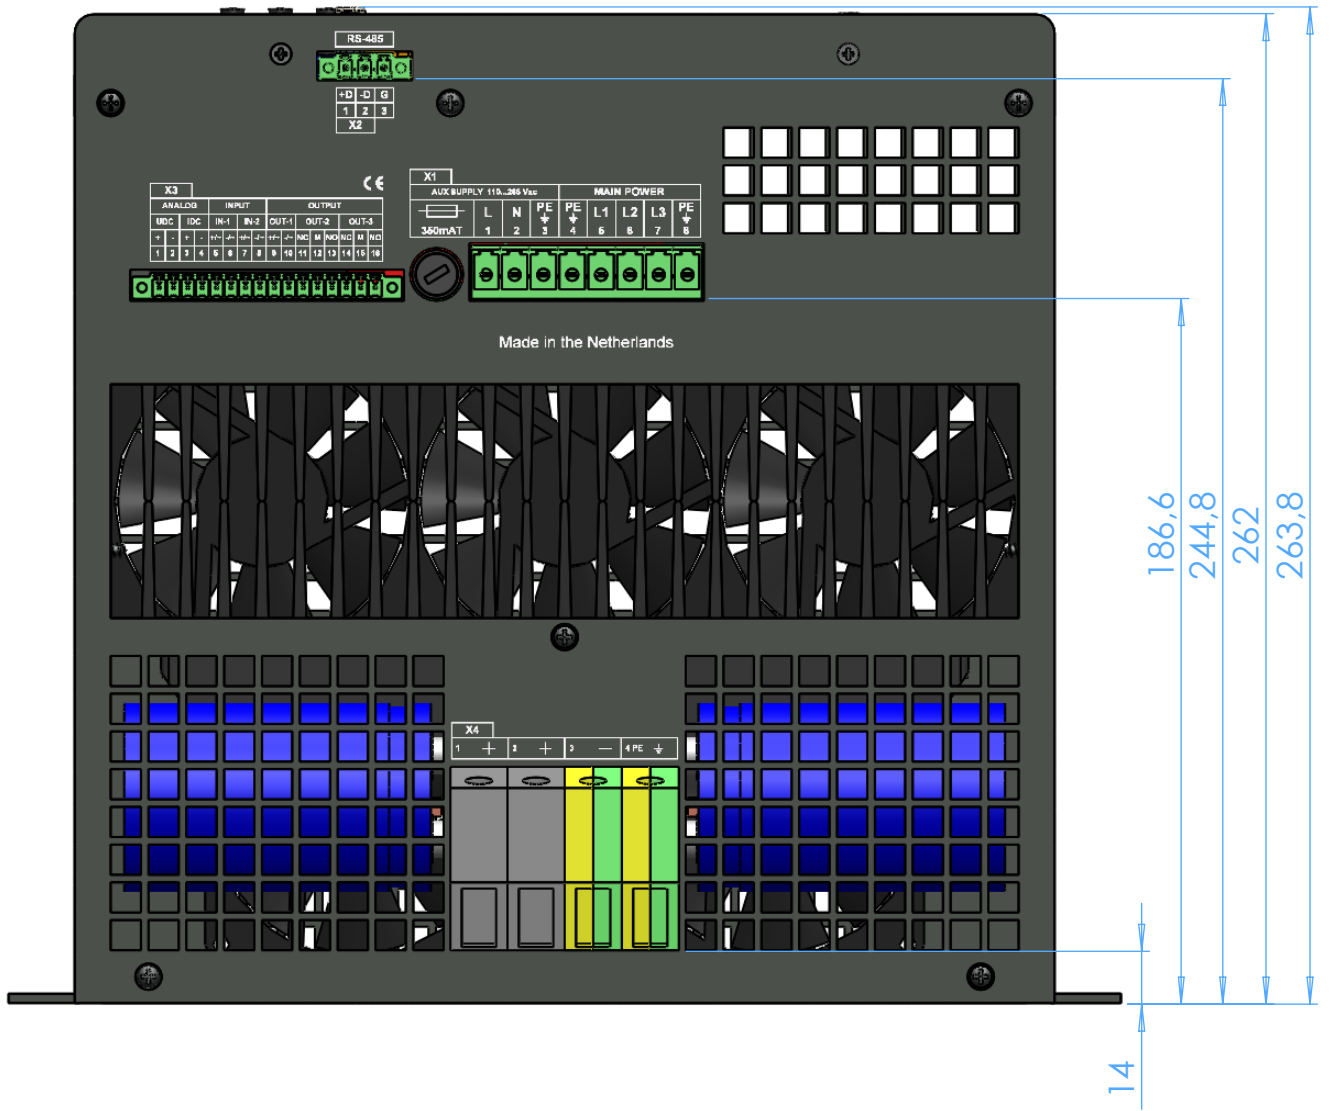

Direct Current BV
Stationsweg 38-BB
1431 EG Aalsmeer
www.dcbv.eu

Design

Hellas Rectifiers BV
Fuutlaan 12-E1
5613 AB Eindhoven
www.hellas.nl

Production

License to Hellas Rectifiers BV
This license can not be
transferred to third parties

PDN: **AM4-FA**

SHEET: **Horizontal menu hv 2**

Remark: scale 1:2, sizes in mm

Page 8 of 12

Created dd: 10-7-2013

Modified dd: 30-7-2013

Drawn by: Daniël Eindhoven

Version: 2.0

Checked by: ??

Checked dd: ?-?-?-??

A4